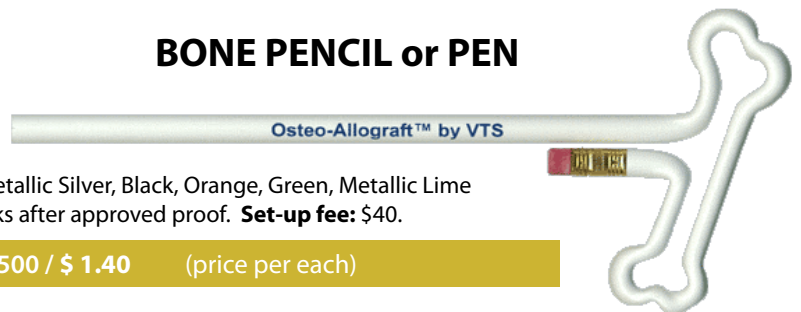

BONE PENCIL or PEN

MADE IN THE USA. Price includes a screen printed, 1-color, one location imprint. **Size:** 8" long. **Imprint Area:** .78" x 3.5 **Product Colors:** Blue Red, White, Yellow, Metallic Silver, Black, Orange, Green, Metallic Lime **Imprint Colors:** Standard Colors. **Production Time:** 2 weeks after approved proof. **Set-up fee:** $40.

BEN- BONE	150 / $ 1.55	250 / $ 1.45	500 / $ 1.40	(price per each)