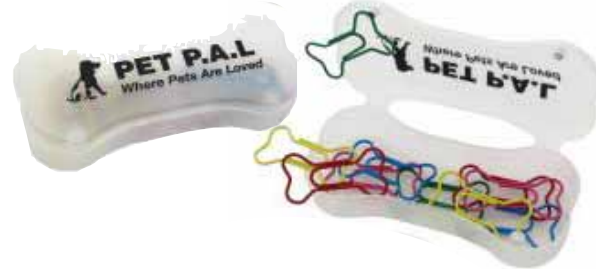

Item #	100	250	500
603-8022	\$ 3.50	\$ 3.15	\$ 3.00

**CANVAS
TREAT BAG
with drawstring**

Includes belt clip for easy carrying. Price includes screen printed, 1-color, one location imprint. (Treats NOT included) **Size:** 4-1/2" x 3-1/2" dia. **Imprint Area:** 3." x .2". **Product Colors:** Blue, Green, Orange, Hot Pink. **Imprint Colors:** Standard Colors. **Production Time:** 2 weeks after approved proof. **Set-up fee:** \$40. Price listed below.

Item #	100	250	500
603-8050	\$ 3.95	\$ 3.65	\$ 3.50

DOG SAFE - HEAVY DUTY FLYER

MADE IN THE USA. Price includes a screen printed, 1-color, one location imprint. **Size:** 9-5/8" diameter. **Imprint Area:** 6-1/4" dia. **Product Colors:** Blue Red, White, Yellow **Imprint Colors:** Standard Colors. **Production Time:** 2 weeks after approved proof. **Set-up fee:** \$40.

Item #	200	500	1000
606-0068	\$ 1.65	\$ 1.55	\$ 1.50

**BONE - SHAPED
PAPER CLIPS & BOX**

Pricing includes screen printed, 1-color imprint on one location. **Size:** 3.75" x 1.75" x .75". **Imprint Area:** 2.75" x .5". **Product Colors:** Frosted / clear. **Packaging:** Bulk. **Production Time:** 2 weeks after approved proof. **Set-up fee:** \$30. Price per each listed below.

Item #	250	500	1000
607-4042	\$ 1.83	\$ 1.76	\$ 1.70

BONE PENCIL or PEN

MADE IN THE USA. Price includes a screen printed, 1-color, one location imprint. **Size:** 8" long. **Imprint Area:** .78" x 3.5 **Product Colors:** Blue Red, White, Yellow, Metallic Silver, Black, Orange, Green, Metallic Lime **Imprint Colors:** Standard Colors. **Production Time:** 2 weeks after approved proof. **Set-up fee:** \$40.