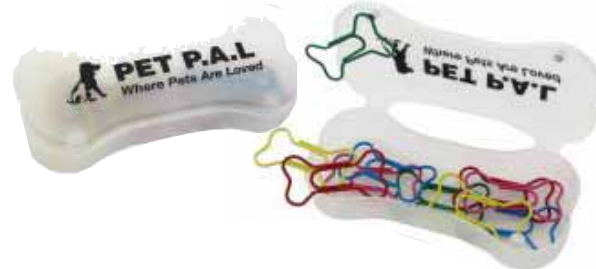

Item #	100	250	500
<b>603-8022</b>	<b>\$ 3.50</b>	<b>\$ 3.15</b>	<b>\$ 3.00</b>

**CANVAS  
TREAT BAG  
with drawstring**

Includes belt clip for easy carrying. Price includes screen printed, 1-color, one location imprint. (Treats NOT included) **Size:** 4-1/2" x 3-1/2" dia. **Imprint Area:** 3." x .2". **Product Colors:** Blue, Green, Orange, Hot Pink. **Imprint Colors:** Standard Colors. **Production Time:** 2 weeks after approved proof. **Set-up fee:** \$40. Price listed below.

Item #	100	250	500
<b>603-8050</b>	<b>\$ 3.95</b>	<b>\$ 3.65</b>	<b>\$ 3.50</b>

**DOG SAFE - HEAVY DUTY FLYER**

**MADE IN THE USA.** Price includes a screen printed, 1-color, one location imprint. **Size:** 9-5/8" diameter. **Imprint Area:** 6-1/4" dia. **Product Colors:** Blue Red, White, Yellow **Imprint Colors:** Standard Colors. **Production Time:** 2 weeks after approved proof. **Set-up fee:** \$40.

Item #	200	500	1000
<b>606-0068</b>	<b>\$ 1.65</b>	<b>\$ 1.55</b>	<b>\$ 1.50</b>

**BONE - SHAPED  
PAPER CLIPS & BOX**

Pricing includes screen printed, 1-color imprint on one location. **Size:** 3.75" x 1.75" x .75". **Imprint Area:** 2.75" x .5". **Product Colors:** Frosted / clear. **Packaging:** Bulk. **Production Time:** 2 weeks after approved proof. **Set-up fee:** \$30. Price per each listed below.

Item #	250	500	1000
<b>607-4042</b>	<b>\$ 1.83</b>	<b>\$ 1.76</b>	<b>\$ 1.70</b>

**BONE PENCIL or PEN**

**MADE IN THE USA.** Price includes a screen printed, 1-color, one location imprint. **Size:** 8" long. **Imprint Area:** .78" x 3.5 **Product Colors:** Blue Red, White, Yellow, Metallic Silver, Black, Orange, Green, Metallic Lime **Imprint Colors:** Standard Colors. **Production Time:** 2 weeks after approved proof. **Set-up fee:** \$40.