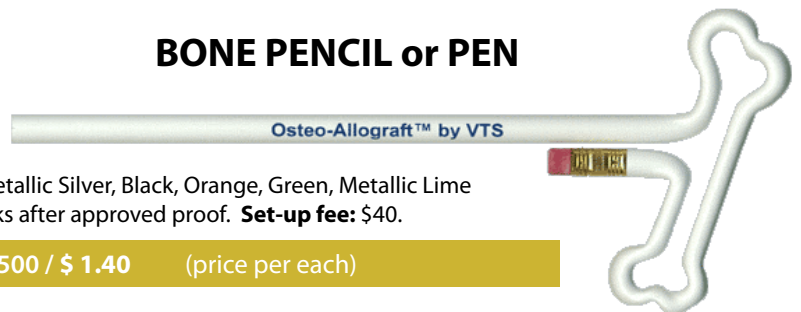

Item #	200	500	1000
606-0068	\$ 1.65	\$ 1.55	\$ 1.50

**BONE - SHAPED
PAPER CLIPS & BOX**

Pricing includes screen printed, 1-color imprint on one location. **Size:** 3.75" x 1.75" x .75". **Imprint Area:** 2.75" x .5". **Product Colors:** Frosted / clear. **Packaging:** Bulk. **Production Time:** 2 weeks after approved proof. **Set-up fee:** \$30. Price per each listed below.

Item #	250	500	1000
607-4042	\$ 1.83	\$ 1.76	\$ 1.70

BONE PENCIL or PEN

MADE IN THE USA. Price includes a screen printed, 1-color, one location imprint. **Size:** 8" long. **Imprint Area:** .78" x 3.5 **Product Colors:** Blue Red, White, Yellow, Metallic Silver, Black, Orange, Green, Metallic Lime **Imprint Colors:** Standard Colors. **Production Time:** 2 weeks after approved proof. **Set-up fee:** \$40.